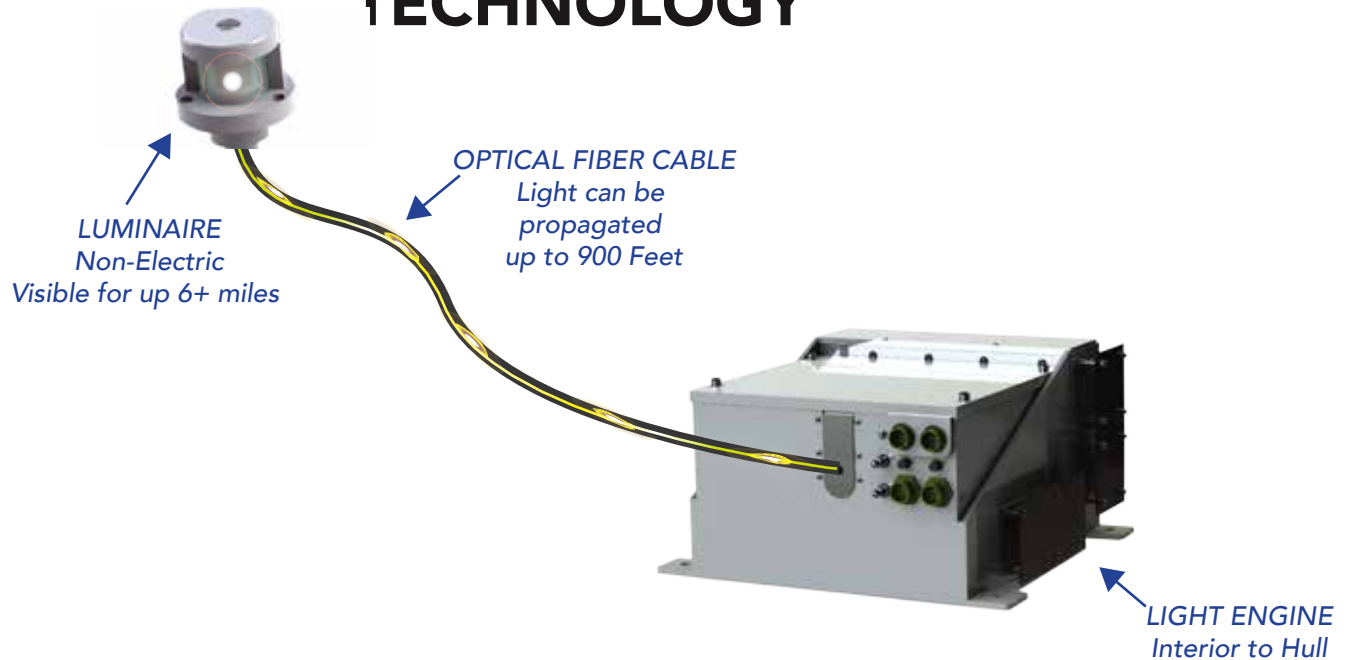

THE REMOTE SOURCE LIGHTING TECHNOLOGY

RSL Fiber Systems LLC is the market leader in advanced remote source illumination systems for military and commercial markets. The possibilities of its proprietary technology which carries light to hazardous environments and hard-to-access areas are limitless. The key elements of RSL designs include safety, efficiency, low maintenance and maximum durability. The company is also actively engaged in the implementation of new technologies such as advanced LEDs, lasers, and fiber optic based temperature and gas sensing systems.

Innovative solutions for the most complex, demanding illumination and safety applications....

...That's RSL Fiber Systems

RSL®

*Fiber Systems, LLC
"Advanced Lighting Technologies"*

Giovanni Tomasi

CEO/CTO

(860) 282-4930 X 4929

gptomasi@rslfibersystems.com

2017.1.15