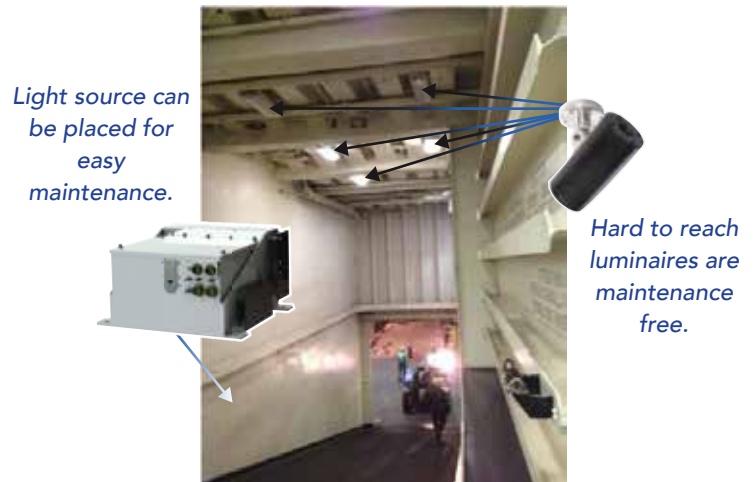

Solution

RSL illumination solution extends lamp hours and simplifies maintenance.

Light source can be placed for easy maintenance.

Hard to reach luminaires are maintenance free.

- Composite optical diffuser is maintenance free - no scaffolding required
- Easy access to LED light source for routine maintenance
- 50,000 hour LED source life